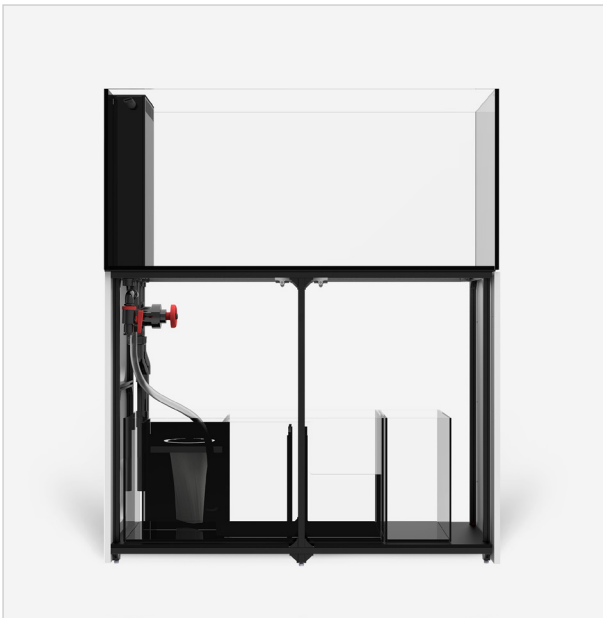

PENINSULA 4820

Dimensions (LxWxH):

1,200 x 500 x 550mm (48.2" x 19.7" x 21.7")

Height with Cabinet: 1,450 mm / 57.1"

Display Volume: 301 L/79.6 Gal

Total Volume: 443 L/117.1 Gal

Includes: Aquarium, Cabinet, Sump, ATO, Plumbing Kit, Filter Socks, Sock Silencers