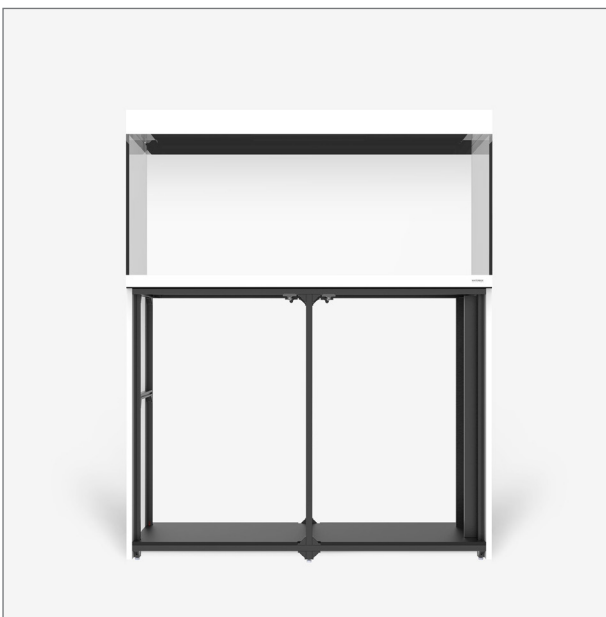

EDEN X 80 PENINSULA

Dimensions (LxWxH):

1200 x 500 x 580mm (47.2" x 19.7" x 22.8")

Height with Cabinet: 1480mm/58.3"

Display Volume: 302 L/80 gals

Includes: Aquarium, Cabinet, and LED Lighting

Cabinet Colors: