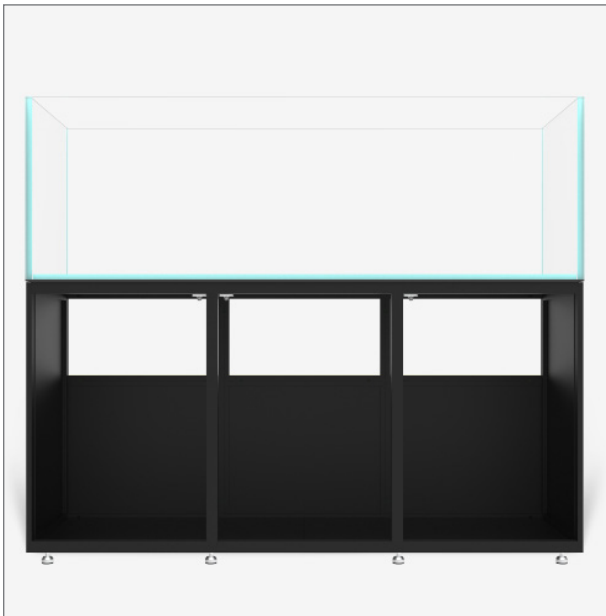

CLEAR 7225

Dimensions (LxWxH):

1,836 x 643 x 600mm (72.3"×25.3"×23.6")

Height with Cabinet: 1527mm/60.1"

Display Volume: 632 L/167 Gal

Includes: Aquarium, Cabinet and Stabilizing Leveling Mat

Cabinet Colors: