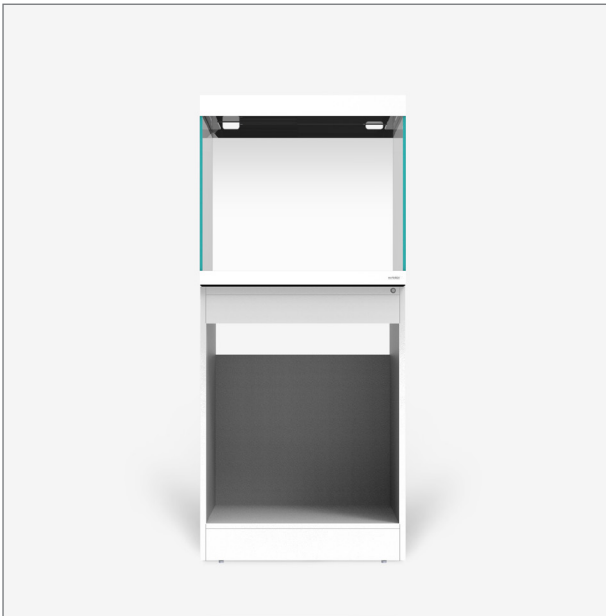

EDEN 30

Dimensions (LxWxH):

600 x 400 x 550mm (23.6" x 15.7" x 21.7")

Height with Cabinet: 1,360mm/53.5"

Display Volume: 111 L/29.4 Gal

Includes: Aquarium, Cabinet, and LED Lighting

Cabinet Colors: