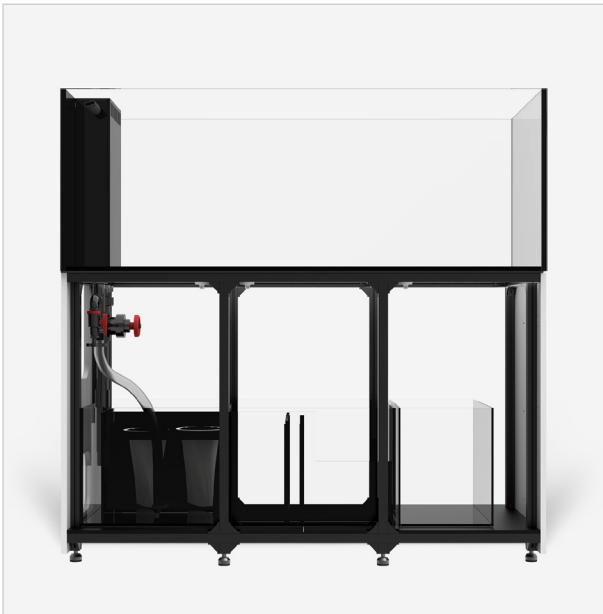

PENINSULA 6025

Dimensions (LxWxH):

1,536 x 643 x 575mm (60.5" x 25.3" x 22.6")

Height with Cabinet: 1,502 mm / 59.1"

Display Volume: 517 L/136.6 Gal

Total Volume: 738 L/195.1 Gal

Includes: Aquarium, Cabinet, Sump, ATO, Plumbing Kit, Filter Socks, Sock Silencers

Cabinet Colors: