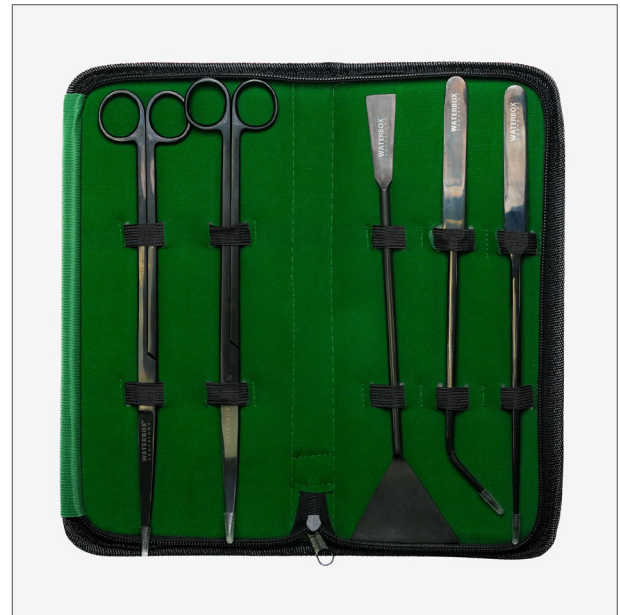

FILTER SOCK SILENCER

Available Sizes:

- Silencer for 4" Filter Sock
- Silencer for 7" Filter Sock

CONTROL BOXES

Available Sizes:

- Small (ALU20)
- Medium (ALP)
- Large (MSII)

AQUASCAPING TOOLS

Aquascaping Pack:

- Straight Scissors
- Angled Scissors
- Algae/Sand Scraper
- Straight Tweezers
- Angled Tweezers

Fragging Pack:

- Small SPS bone cutter
- Large SPS bone cutter
- Large Reusable scalpel
- Soft tissue scissors
- Coral tongs