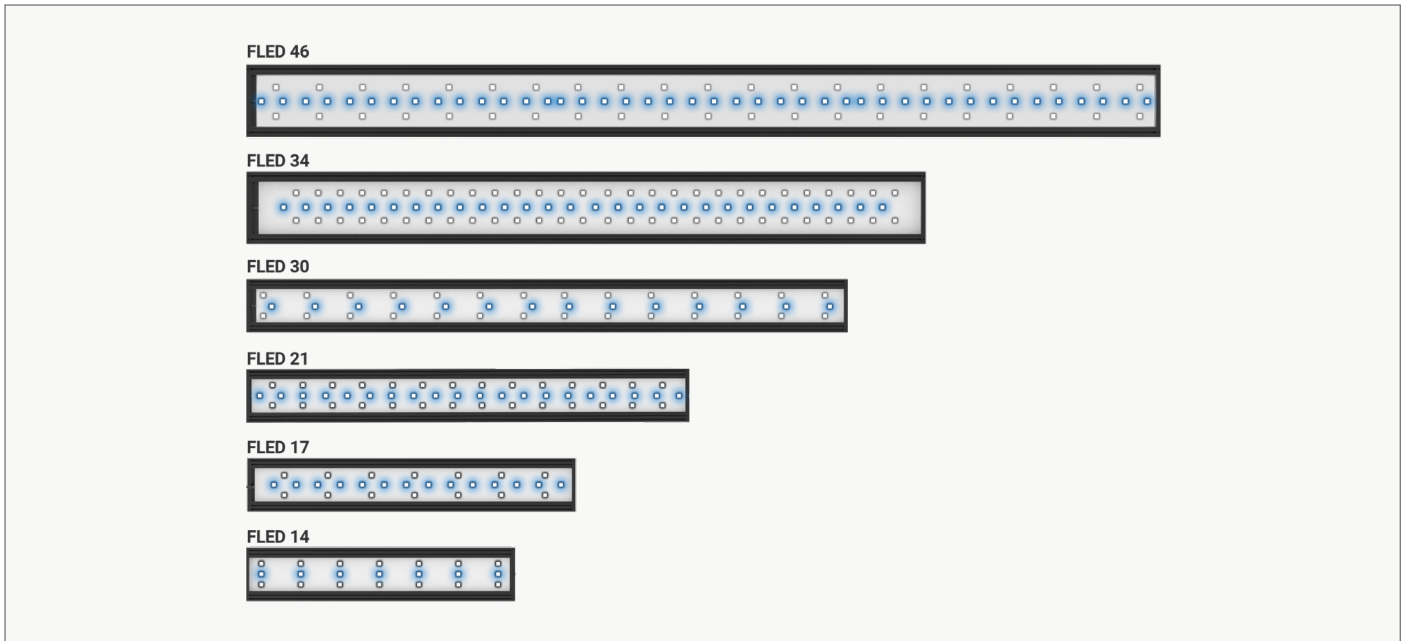

*Not Included
with FLED 14*

FLED

	Dimension	Compatibility		LED-W	LED-RG/B
		W/O Extension	W/ Extension		
FLED 14	380 x 80 x 30MM (15"x3.1"x1.2")	-	AIO 10 CUBE CLEAR MINI 6	7	14
FLED 17	416 x 68 x 10MM (16.8"x2.7"x0.4")	EDEN 20	AIO 15 PENINSULA	14	14
FLED 21	562 x 68 x 10MM (20.7"x2.7"x0.4")	EDEN 30	CLEAR MINI 16/25	21	21
FLED 30	762 x 68 x 10MM (30.0"x2.7"x0.4")	EDEN 40	CLEAR MINI 30	28	28
FLED 34	858 x 92 x 10MM (33.8"x3.6"x0.4")	EDEN X 60	CLEAR 3620	28	42
FLED 46	1158 x 92 x 10MM (45.6"x3.6"x0.4")	EDEN X 80	CLEAR 4820	42	42