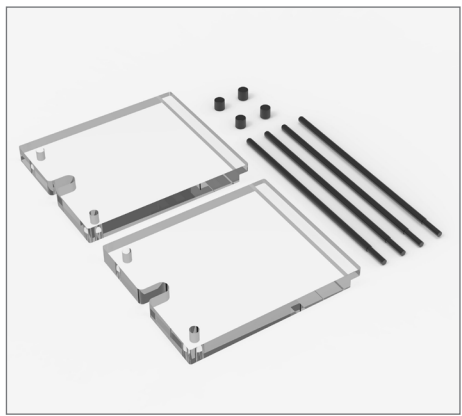

PROTEIN SKIMMER 400

Skimmer Rating: 1515 L (400g) - 850 L (225g)
Pump: SICCE PSK1200
Air Flow LPH/GPH: 960L/254G
Footprint: L 28 x W 24 x H 59cm
(11.02"L x 9.25"W x 23.22"H)

FLED

Enhancing Colors

Welcome to the next level of aquatic lighting with the Freshwater LED Lighting System from Waterbox Aquariums®. Designed to enhance the beauty and vitality of your freshwater aquarium, our innovative lighting solution offers a range of exceptional features.

*Not Included
with FLED 14*

FLED

	Dimension	Compatibility		LED-W	LED-RG/B
		W/O Extension	W/ Extension		
FLED 14	380 x 80 x 30MM (15"x3.1"x1.2")	-	AIO 10 CUBE CLEAR MINI 6	7	14
FLED 17	416 x 68 x 10MM (16.8"x2.7"x0.4")	EDEN 20	AIO 15 PENINSULA	14	14
FLED 21	562 x 68 x 10MM (20.7"x2.7"x0.4")	EDEN 30	CLEAR MINI 16/25	21	21
FLED 30	762 x 68 x 10MM (30.0"x2.7"x0.4")	EDEN 40	CLEAR MINI 30	28	28
FLED 34	858 x 92 x 10MM (33.8"x3.6"x0.4")	EDEN X 60	CLEAR 3620	28	42
FLED 46	1158 x 92 x 10MM (45.6"x3.6"x0.4")	EDEN X 80	CLEAR 4820	42	42