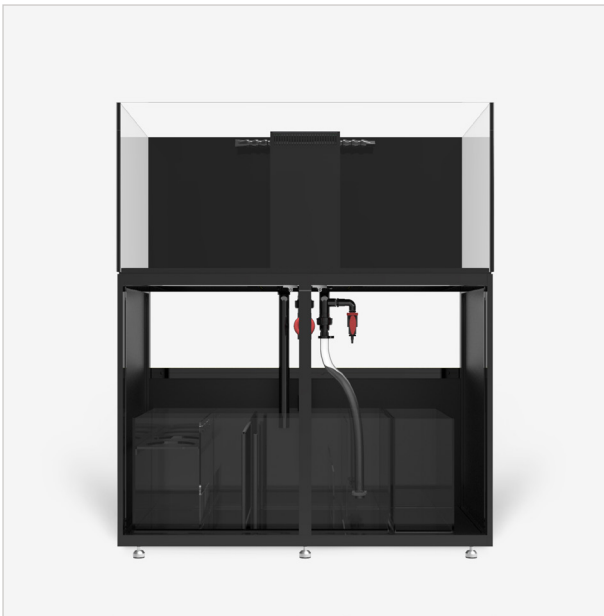

INFINIA REEF 150.4

Dimensions (LxWxH):

1,223 x 643 x 550mm (48.2" x 25.3" x 21.7")

Height with Cabinet: 1,477 mm / 58.2"

Display Volume: 399 L / 105.5 Gal

Total Volume: 577 L / 152.5 Gal

Includes: Aquarium, Cabinet, Sump, ATO, Plumbing Kit, Filter Socks, Sock Silencers