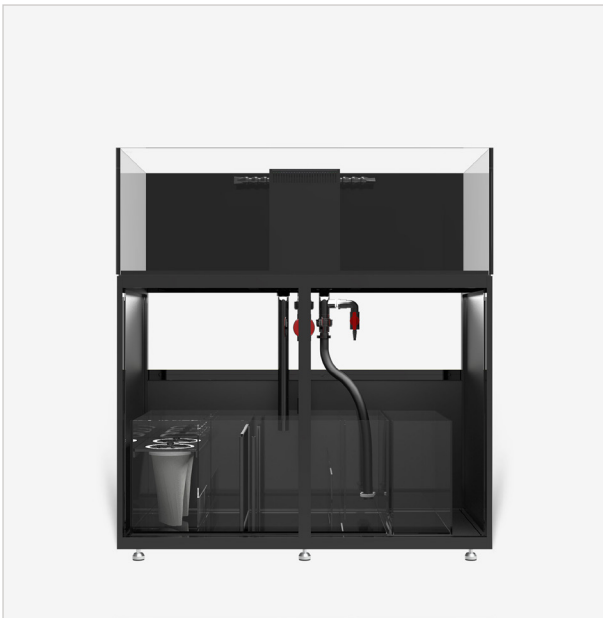

INFINIA FRAG 125.4

Dimensions (LxWxH):

1,223 x 643 x 410mm (48.2" x 25.3" x 16.1")

Height with Cabinet: 1,337 mm / 52.6"

Display Volume: 295 L / 78 Gal

Total Volume: 473 L / 125 Gal

Includes: Aquarium, Cabinet, Sump, ATO, Plumbing Kit, Filter Socks, Sock Silencers

Cabinet Colors: ☒ ☐