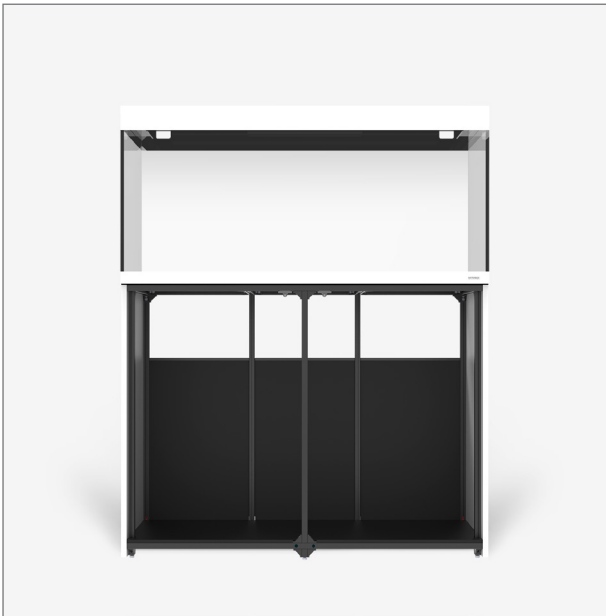

EDEN X 80

Dimensions (LxWxH):

1200 x 500 x 580mm (47.2" x 19.7" x 22.8")

Height with Cabinet: 1480mm/58.3"

Display Volume: 302 L/80 gals

Includes: Aquarium, Cabinet, and LED Lighting

Cabinet Colors: