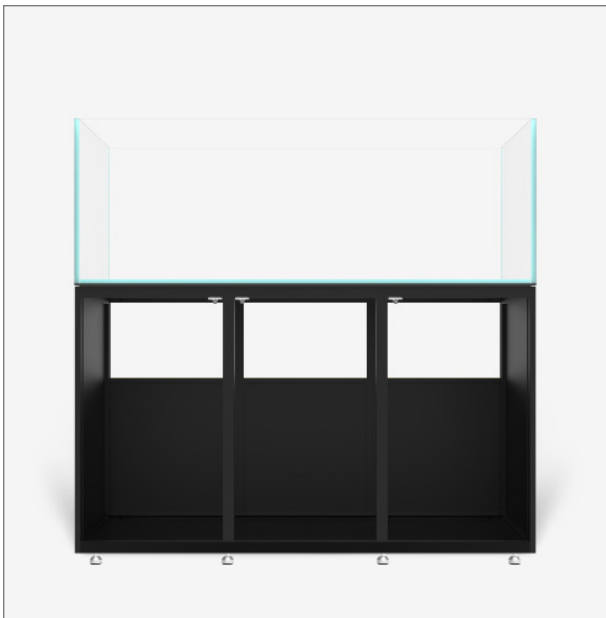

CLEAR 6025

Dimensions (LxWxH):

1,536 x 643 x 550mm (60.5"×25.3"×21.7")

Height with Cabinet: 1477mm/58.2"

Display Volume: 494 L/130 Gal

Includes: Aquarium, Cabinet and Stabilizing Leveling Mat

Cabinet Colors: