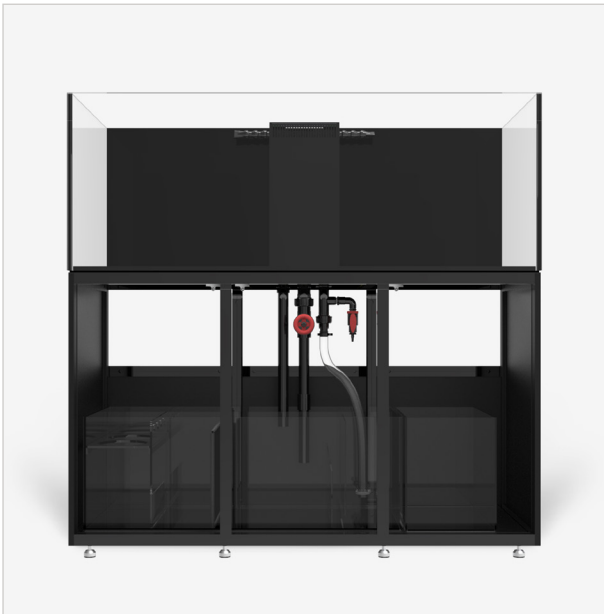

INFINIA REEF 190.5

Dimensions (LxWxH):

1,536 x 643 x 575mm (60.5" x 25.3" x 22.6")

Height with Cabinet: 1,502 mm / 59.1"

Display Volume: 517 L / 136.6 Gal

Total Volume: 747 L / 197.4 Gal

Includes: Aquarium, Cabinet, Sump, ATO, Plumbing Kit, Filter Socks, Sock Silencers

Cabinet Colors: ☒ ☐