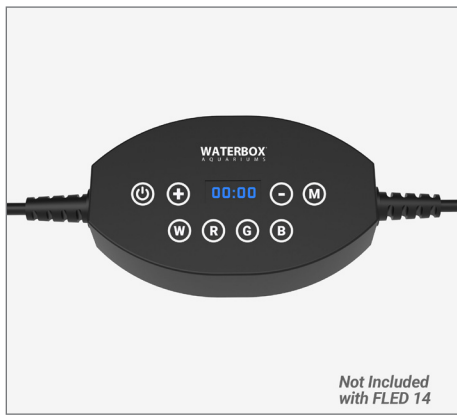

PROTEIN SKIMMER 400

Skimmer Rating: 1515 L (400g) - 850 L (225g)
Pump: SICCE PSK1200
Air Flow LPH/GPH: 960L/254G
Footprint: L 28 x W 24 x H 59cm
(11.02"L x 9.25"W x 23.22"H)

FLED

Enhancing Colors

Welcome to the next level of aquatic lighting with the Freshwater LED Lighting System from Waterbox Aquariums®. Designed to enhance the beauty and vitality of your freshwater aquarium, our innovative lighting solution offers a range of exceptional features.

*Not Included
with FLED 14*

FLED

	Dimension	Compatibility		LED-W	LED-RG/B
		W/O Extension	W/ Extension		
FLED 14	380 x 80 x 30MM (15"x3.1"x1.2")	-	AIO 10 CUBE CLEAR MINI 6	7	14
FLED 17	416 x 68 x 10MM (16.8"x2.7"x0.4")	EDEN 20	AIO 15 PENINSULA	14	14
FLED 21	562 x 68 x 10MM (20.7"x2.7"x0.4")	EDEN 30	CLEAR MINI 16/25	21	21
FLED 30	762 x 68 x 10MM (30.0"x2.7"x0.4")	EDEN 40	CLEAR MINI 30	28	28
FLED 34	858 x 92 x 10MM (33.8"x3.6"x0.4")	EDEN X 60	CLEAR 3620	28	42
FLED 46	1158 x 92 x 10MM (45.6"x3.6"x0.4")	EDEN X 80	CLEAR 4820	42	42