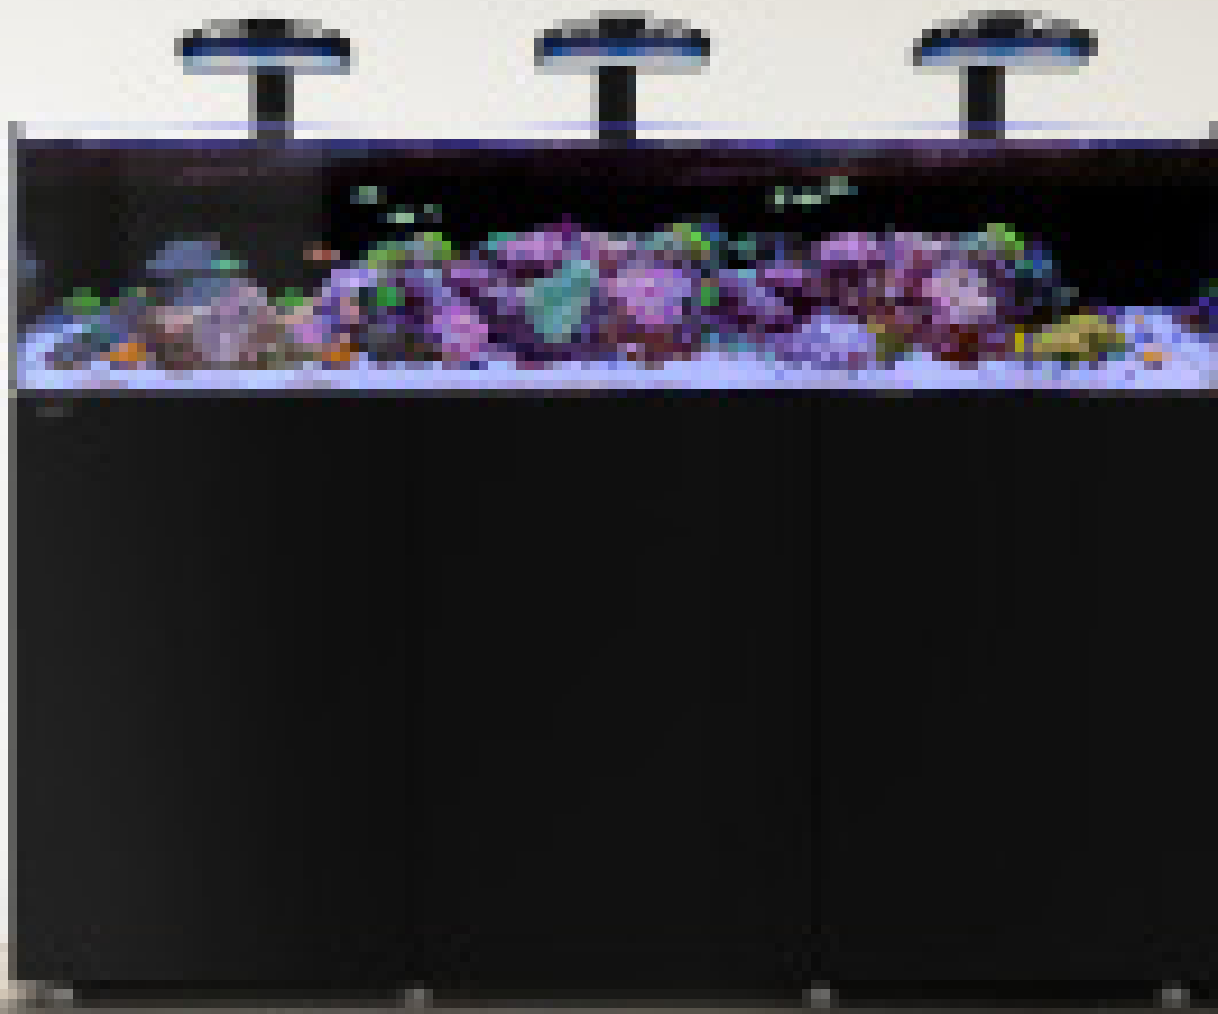

INFINIA FRAG®

Low Profile Reef System

The INFINIA FRAG was designed to function as a shallow reef system, for the best top-down views of your aquarium and ease of maintenance with a 16" tall display.

Product Highlight

- *Precision Overflow Valve*
- *Single Manifold*
- *Sump Filtration with RO Reservoir and Refugium*
- *Filter Roller Ready Sump*
- *Aluminum Framed Cabinet*