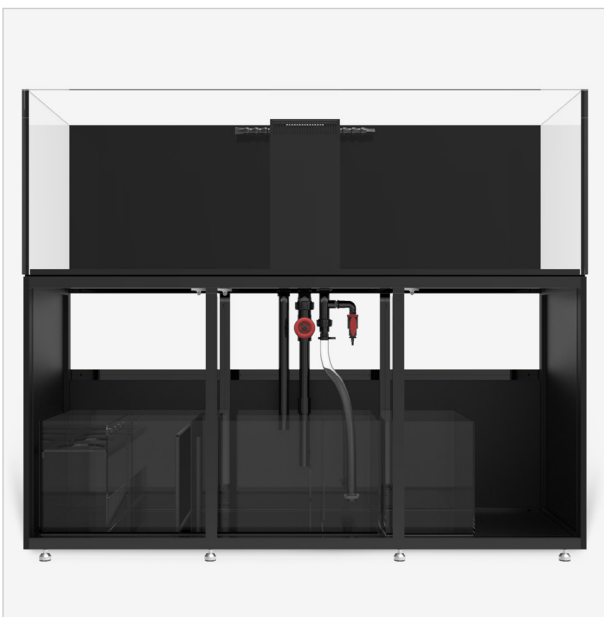

INFINIA REEF 230.6

Dimensions (LxWxH):

1,836 x 643 x 600mm (72.3" x 25.3" x 23.6")

Height with Cabinet: 1,527 mm / 60.1"

Display Volume: 632 L / 167 Gal

Total Volume: 875 L / 231.2 Gal

Includes: Aquarium, Cabinet, Sump, ATO, Plumbing Kit, Filter Socks, Sock Silencers

Cabinet Colors: ☒ ☐